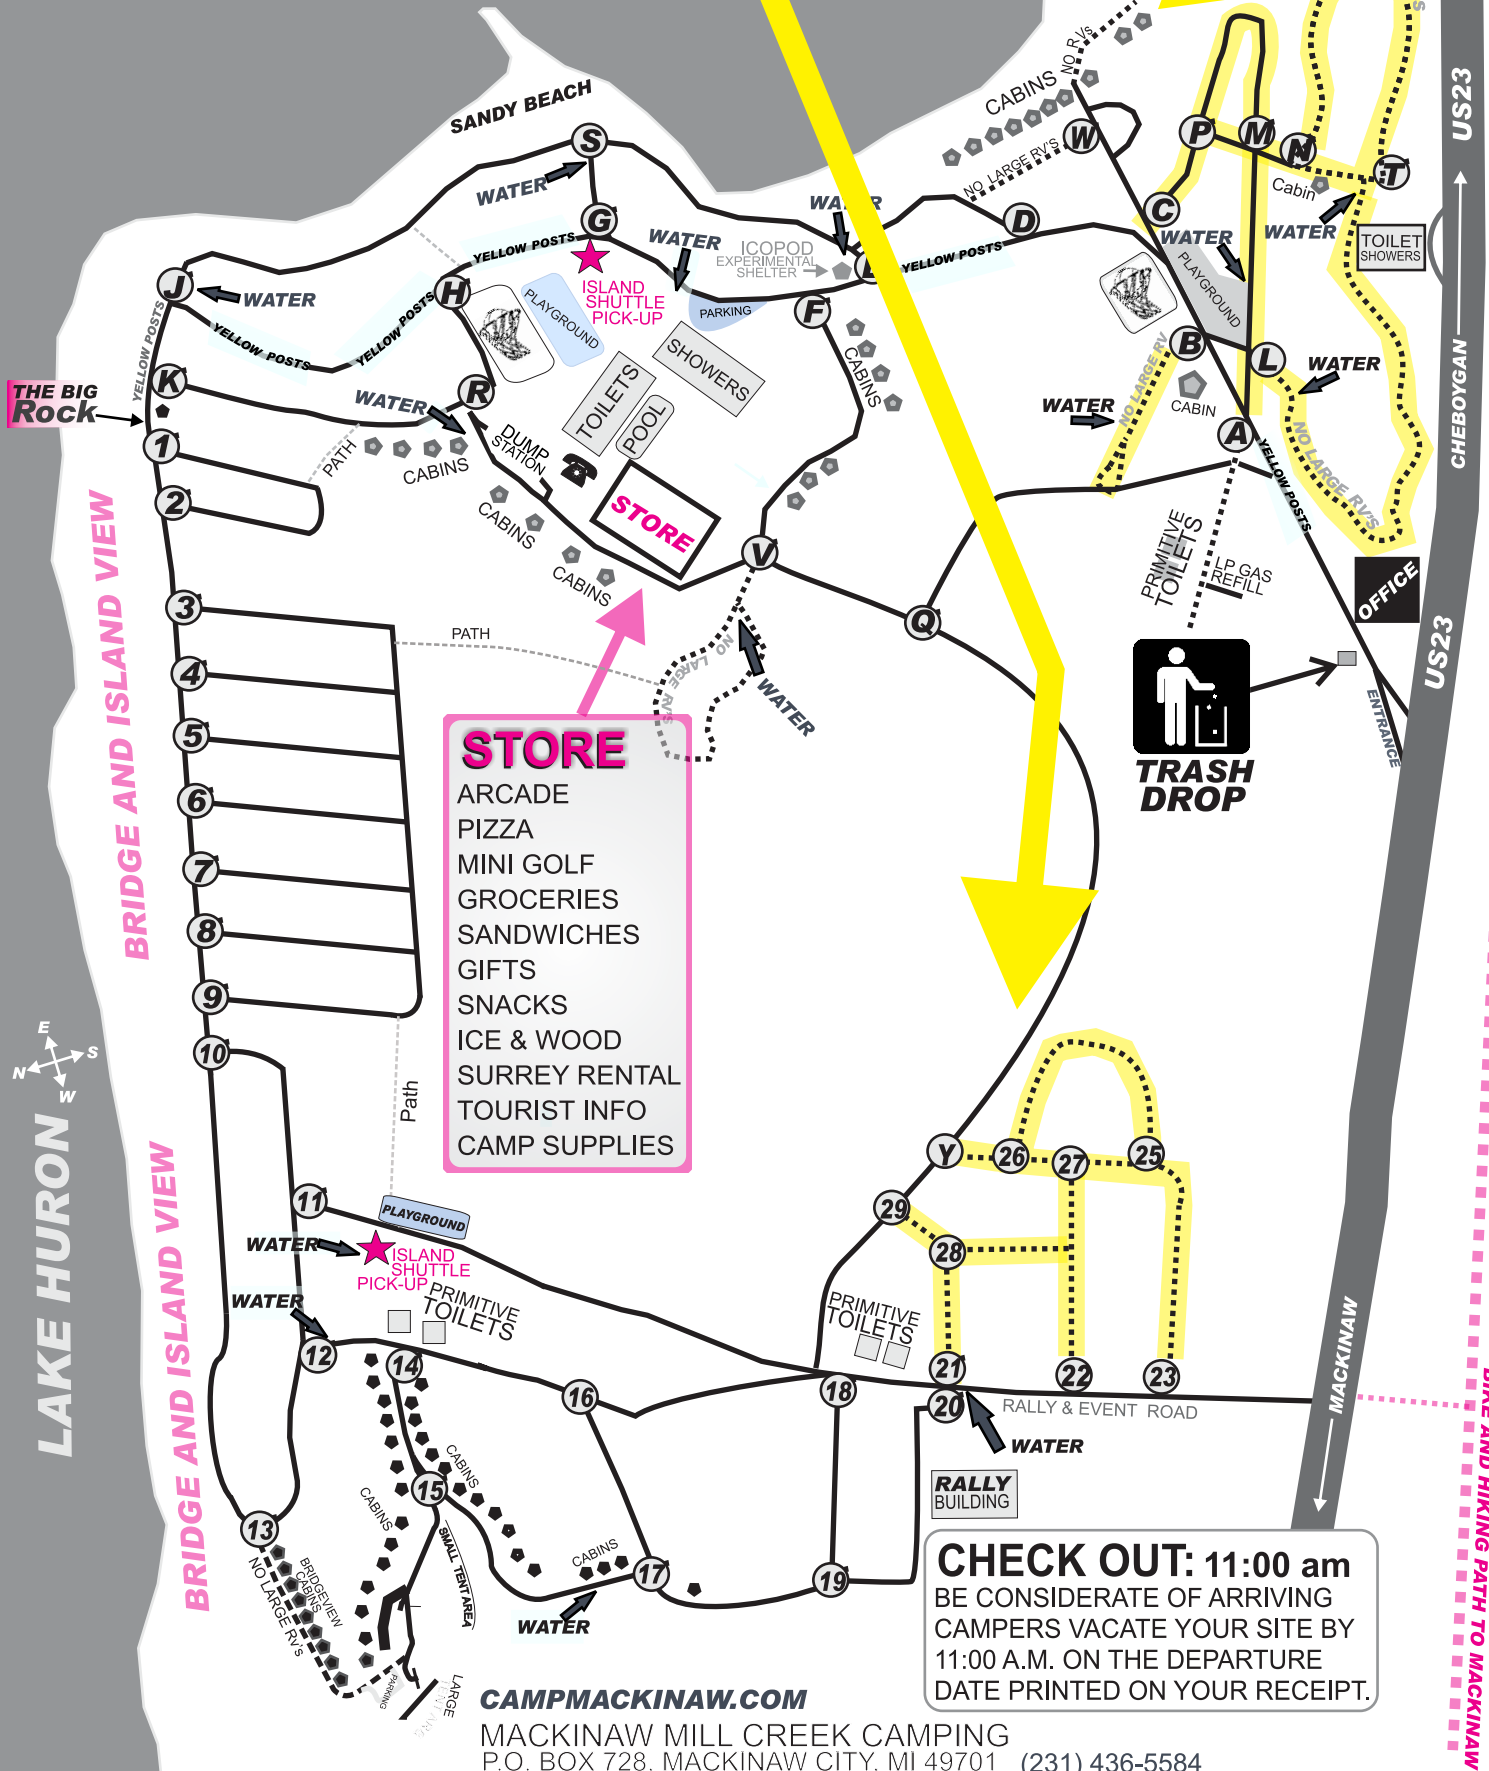

SUPER SAVER CAMPING AREAS

STORE

- ARCADE
- PIZZA
- MINI GOLF
- GROCERIES
- SANDWICHES
- GIFTS
- SNACKS
- ICE & WOOD
- SURREY RENTAL
- TOURIST INFO
- CAMP SUPPLIES

CHECK OUT: 11:00 am
 BE CONSIDERATE OF ARRIVING CAMPERS VACATE YOUR SITE BY 11:00 A.M. ON THE DEPARTURE DATE PRINTED ON YOUR RECEIPT.

CAMPMAKINAW.COM
 MACKINAW MILL CREEK CAMPING
 P.O. BOX 728, MACKINAW CITY, MI 49701 (231) 436-5584

US29
 CHEBOYGAN
 US23

BIKE AND HIKING PATH TO MACKINAW

Mackinaw Mill Creek Camping Map 2011 Camp Map 2012.cdr