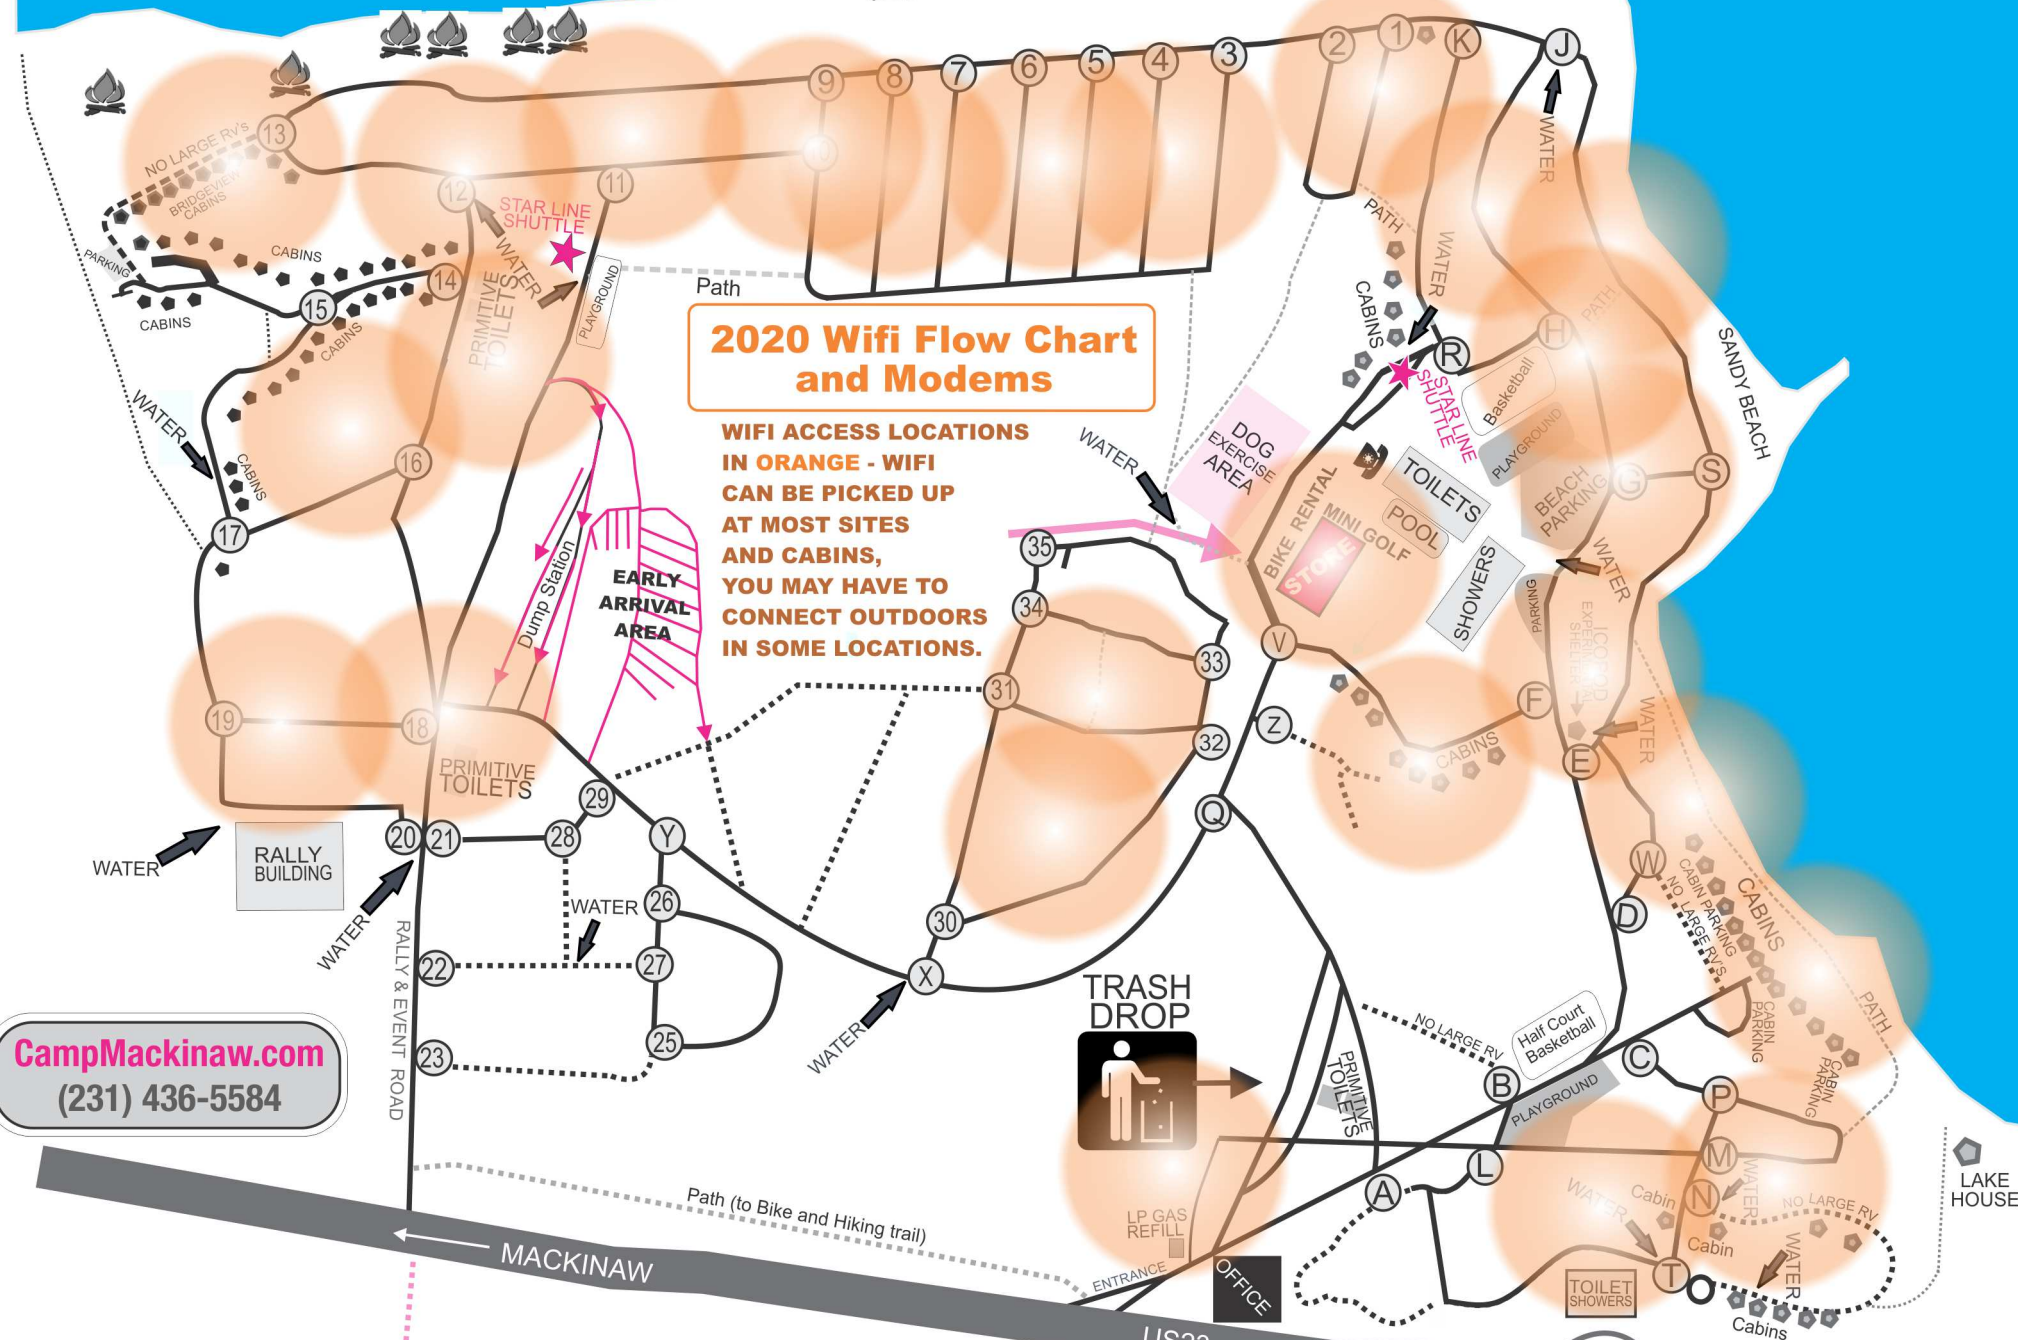

LAKE HURON BRIDGE AND ISLAND VIEW

2020 Wifi Flow Chart and Modems

WIFI ACCESS LOCATIONS IN ORANGE - WIFI CAN BE PICKED UP AT MOST SITES AND CABINS, YOU MAY HAVE TO CONNECT OUTDOORS IN SOME LOCATIONS.

CampMackinaw.com
(231) 436-5584