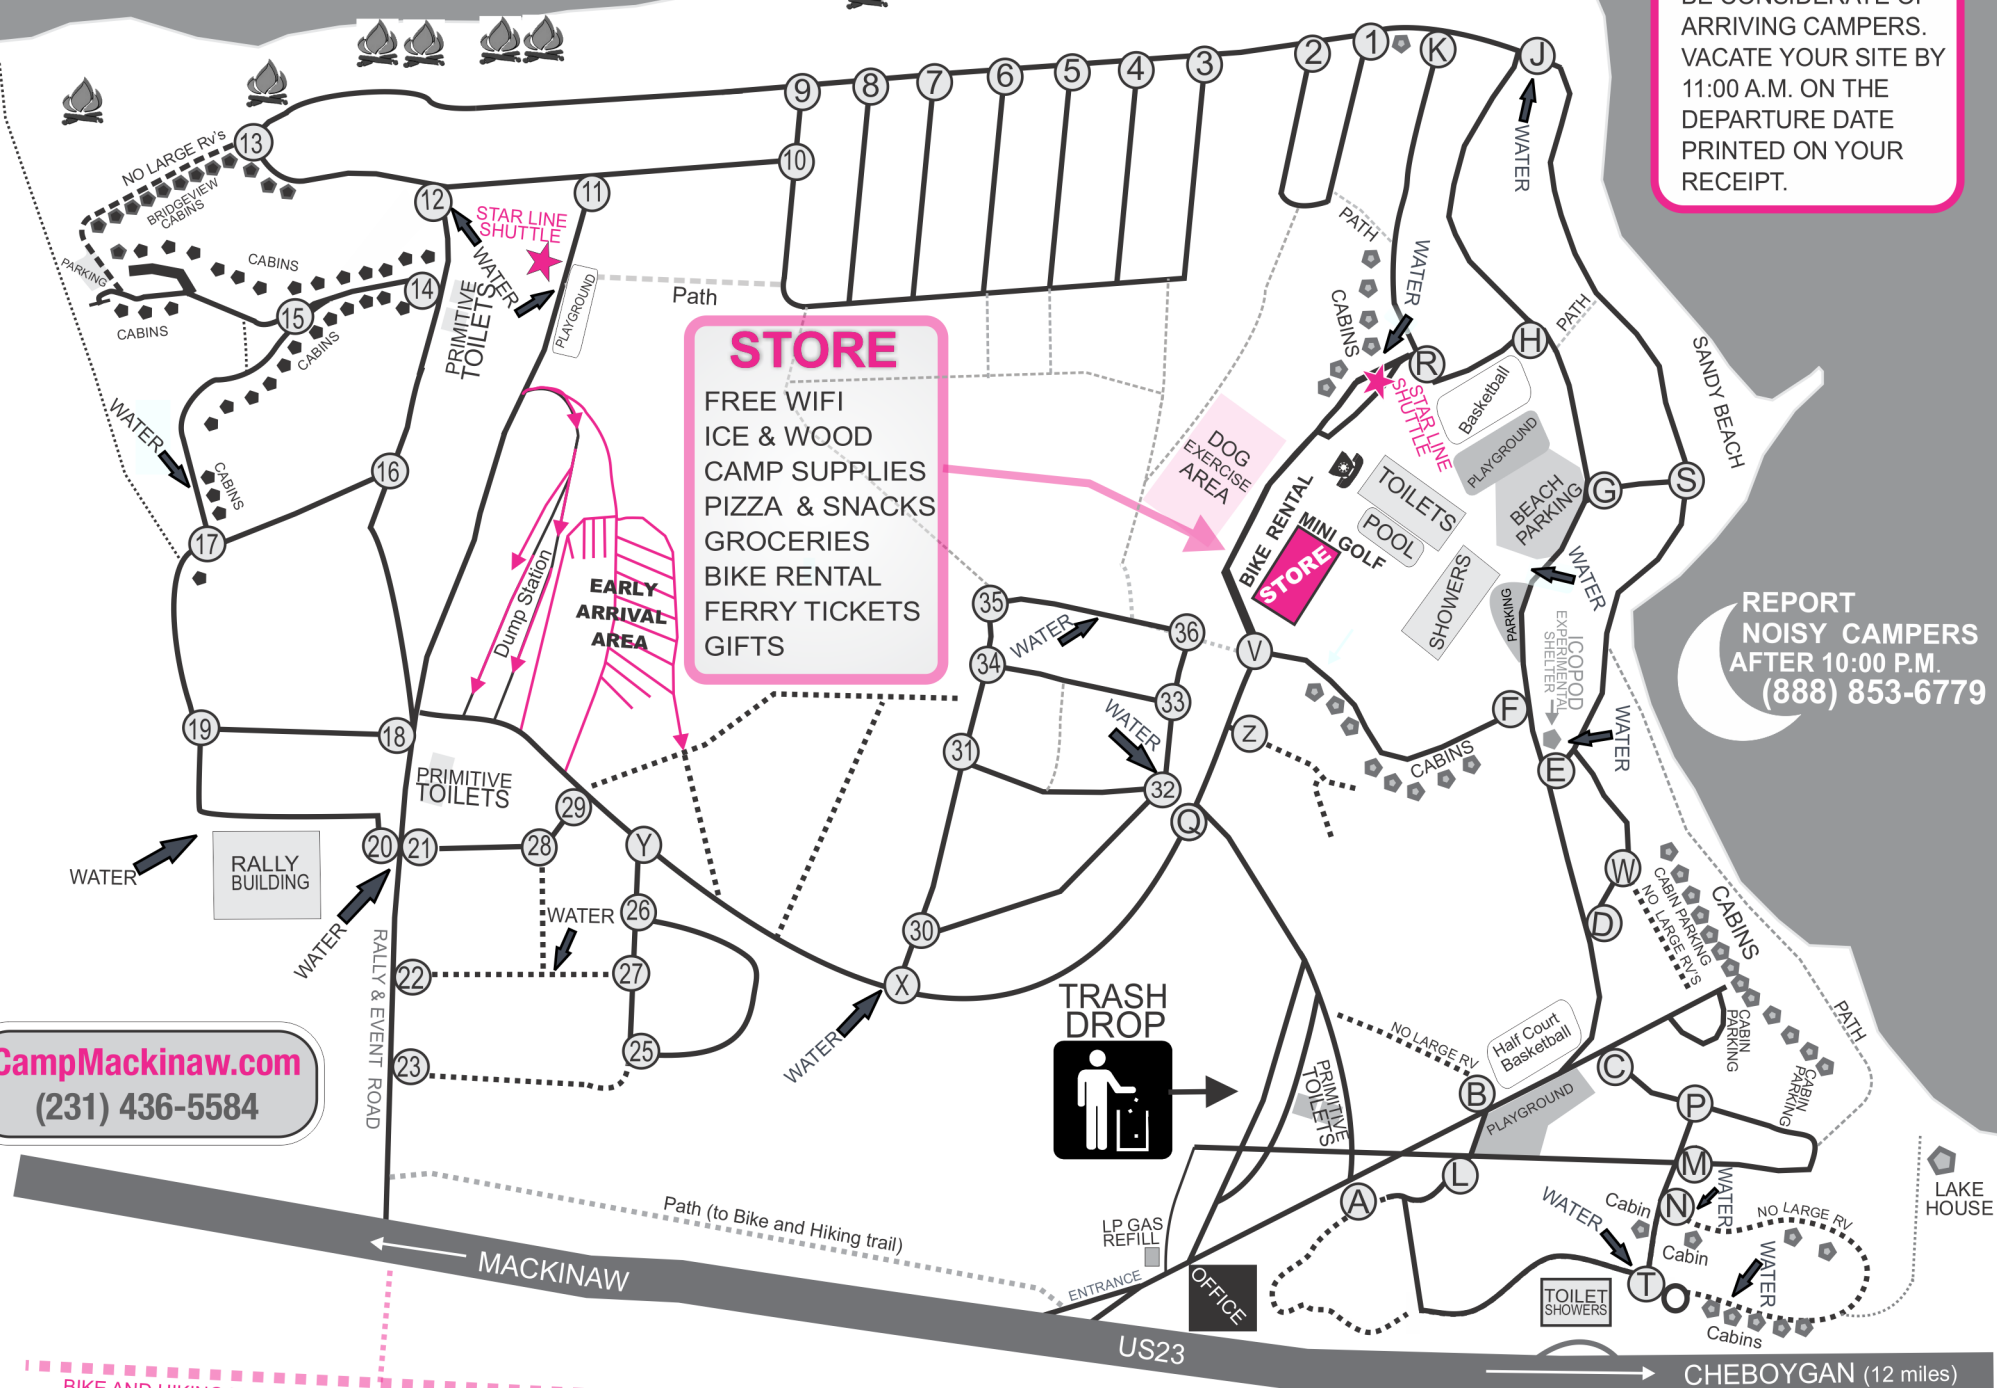

# LAKE HURON BRIDGE AND ISLAND VIEW

**CHECK OUT:**  
**11:00 am**  
 BE CONSIDERATE OF  
 ARRIVING CAMPERS.  
 VACATE YOUR SITE BY  
 11:00 A.M. ON THE  
 DEPARTURE DATE  
 PRINTED ON YOUR  
 RECEIPT.

**STORE**  
 FREE WIFI  
 ICE & WOOD  
 CAMP SUPPLIES  
 PIZZA & SNACKS  
 GROCERIES  
 BIKE RENTAL  
 FERRY TICKETS  
 GIFTS

**REPORT  
 NOISY CAMPERS  
 AFTER 10:00 P.M.  
 (888) 853-6779**

**CampMackinaw.com**  
 (231) 436-5584